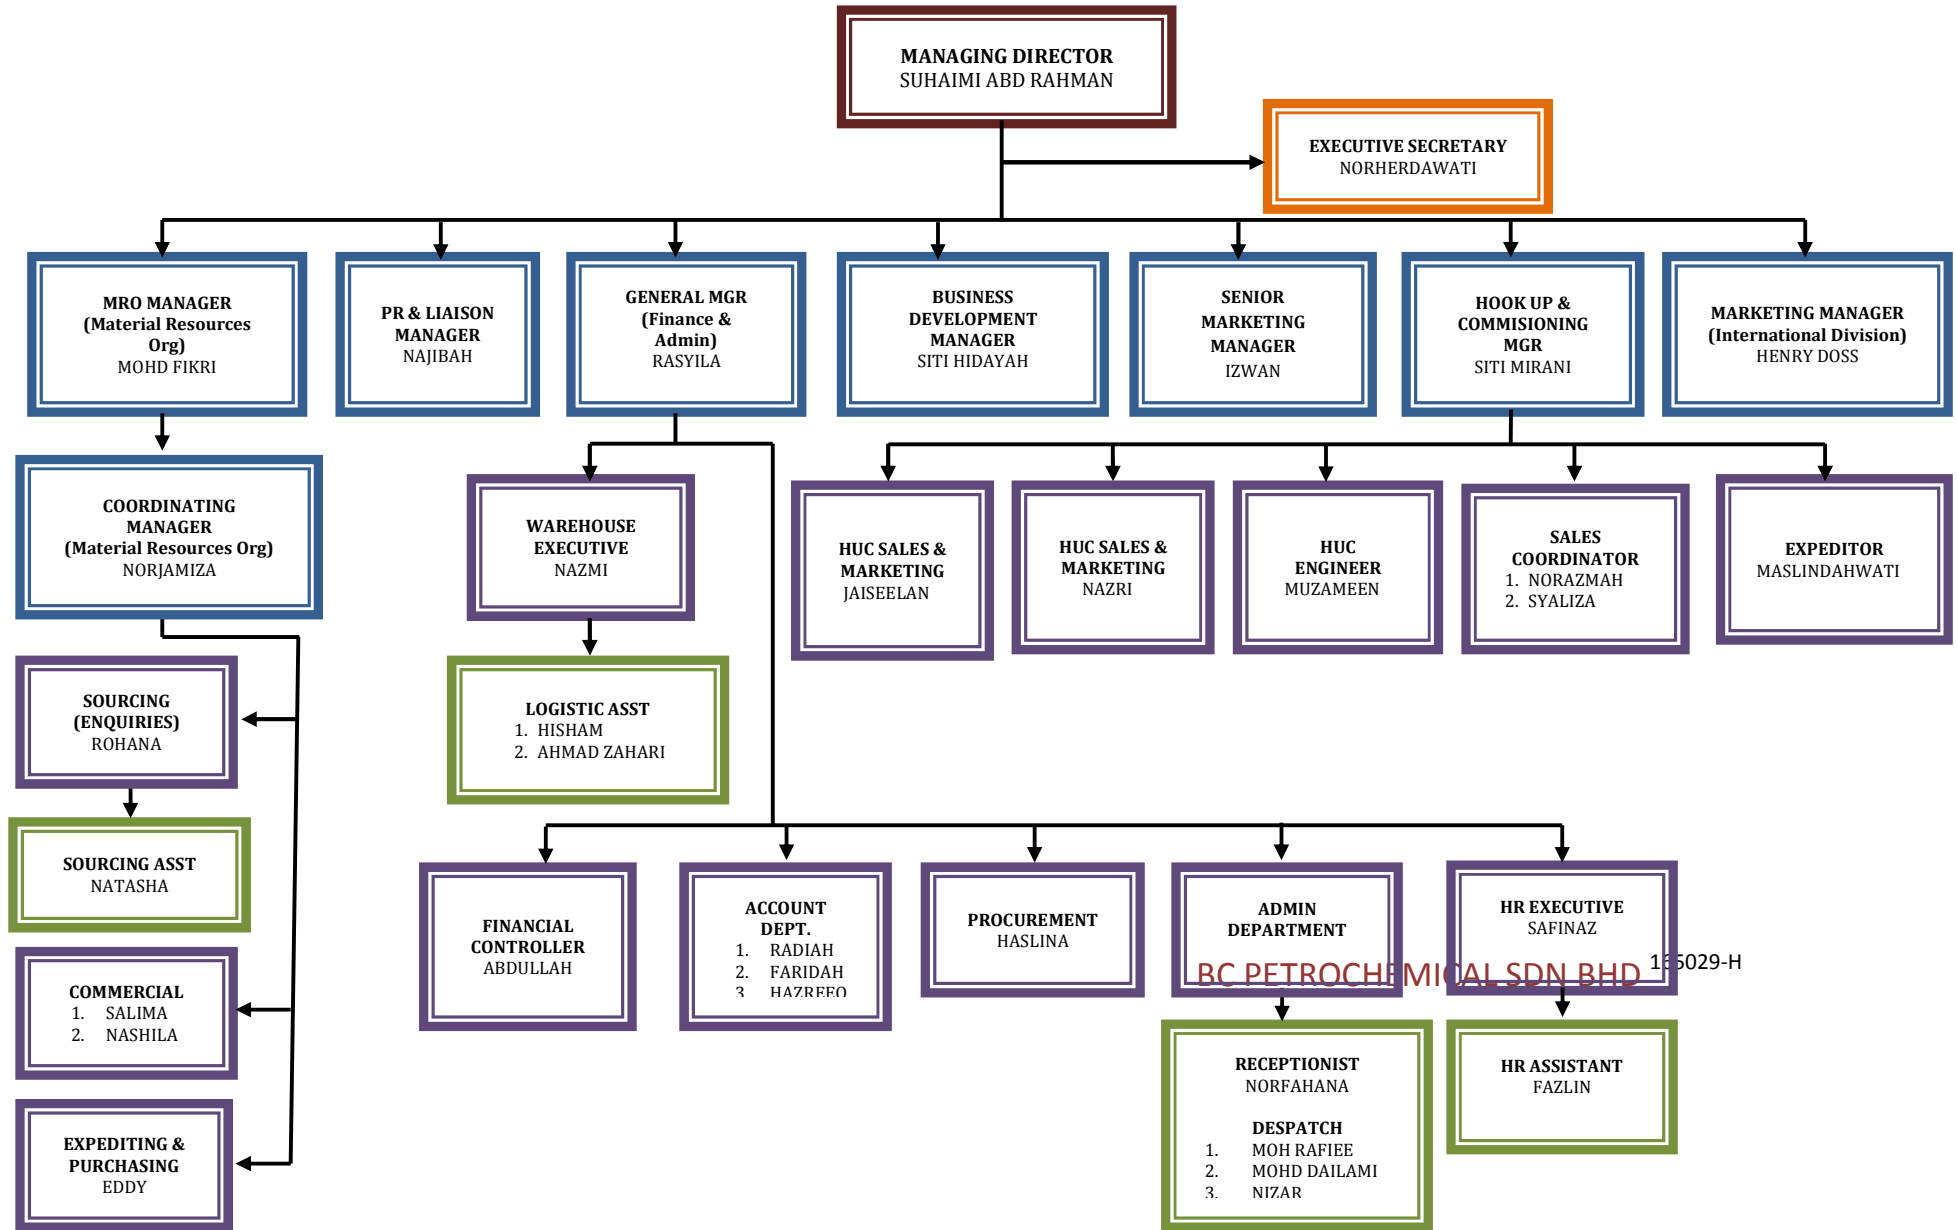

BC PETROCHEMICAL SDN BHD 165029-H
HEADQUARTERS

BC PETROCHEMICAL SDN BHD 165029-H

MARKETING & ENGINEERING DEPARTMENT

FABRICATION YARD