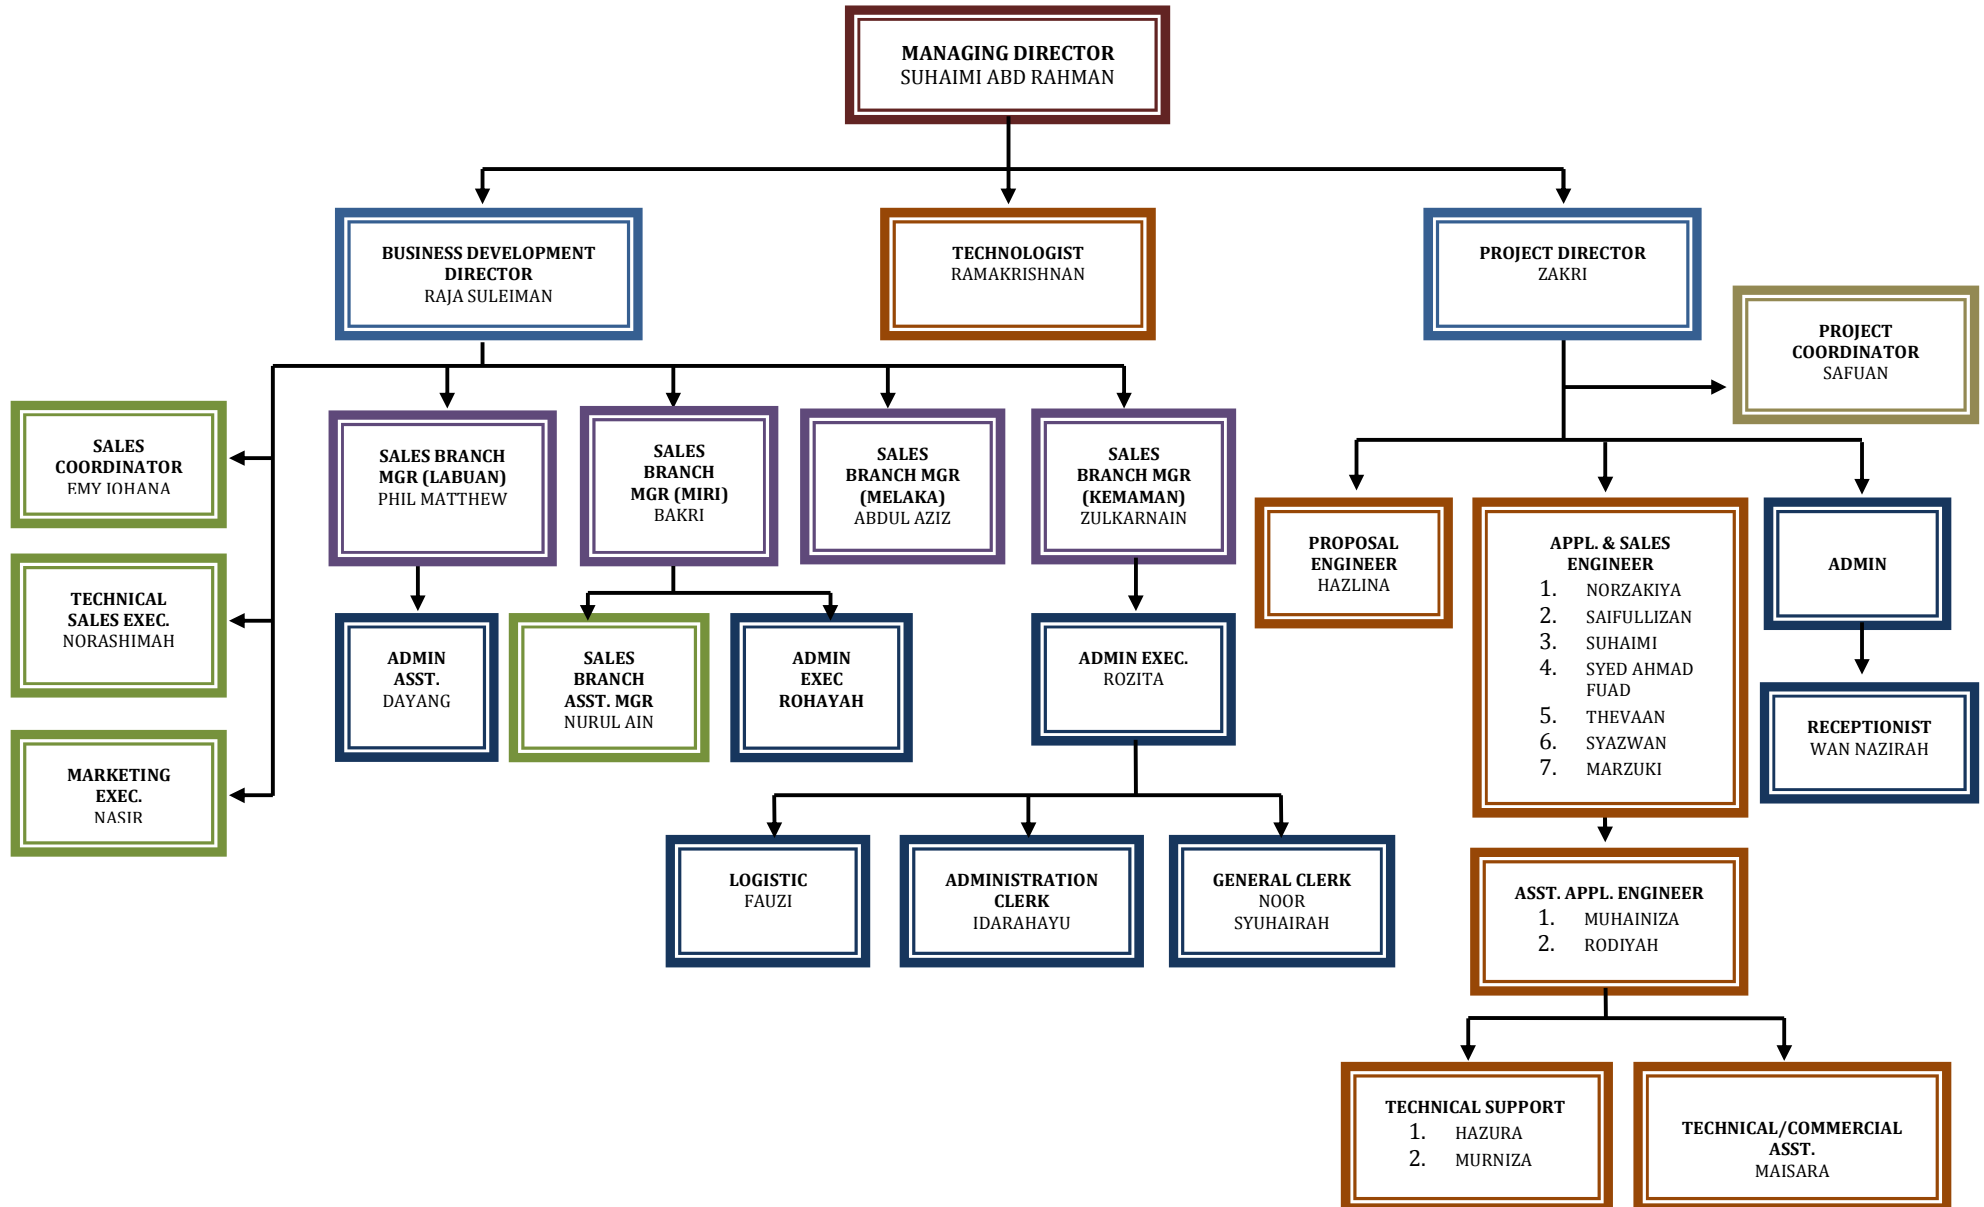

BC PETROCHEMICAL SDN BHD 165029-H
HEADQUARTERS

BC PETROCHEMICAL SDN BHD 165029-H

MARKETING & ENGINEERING DEPARTMENT

FABRICATION YARD